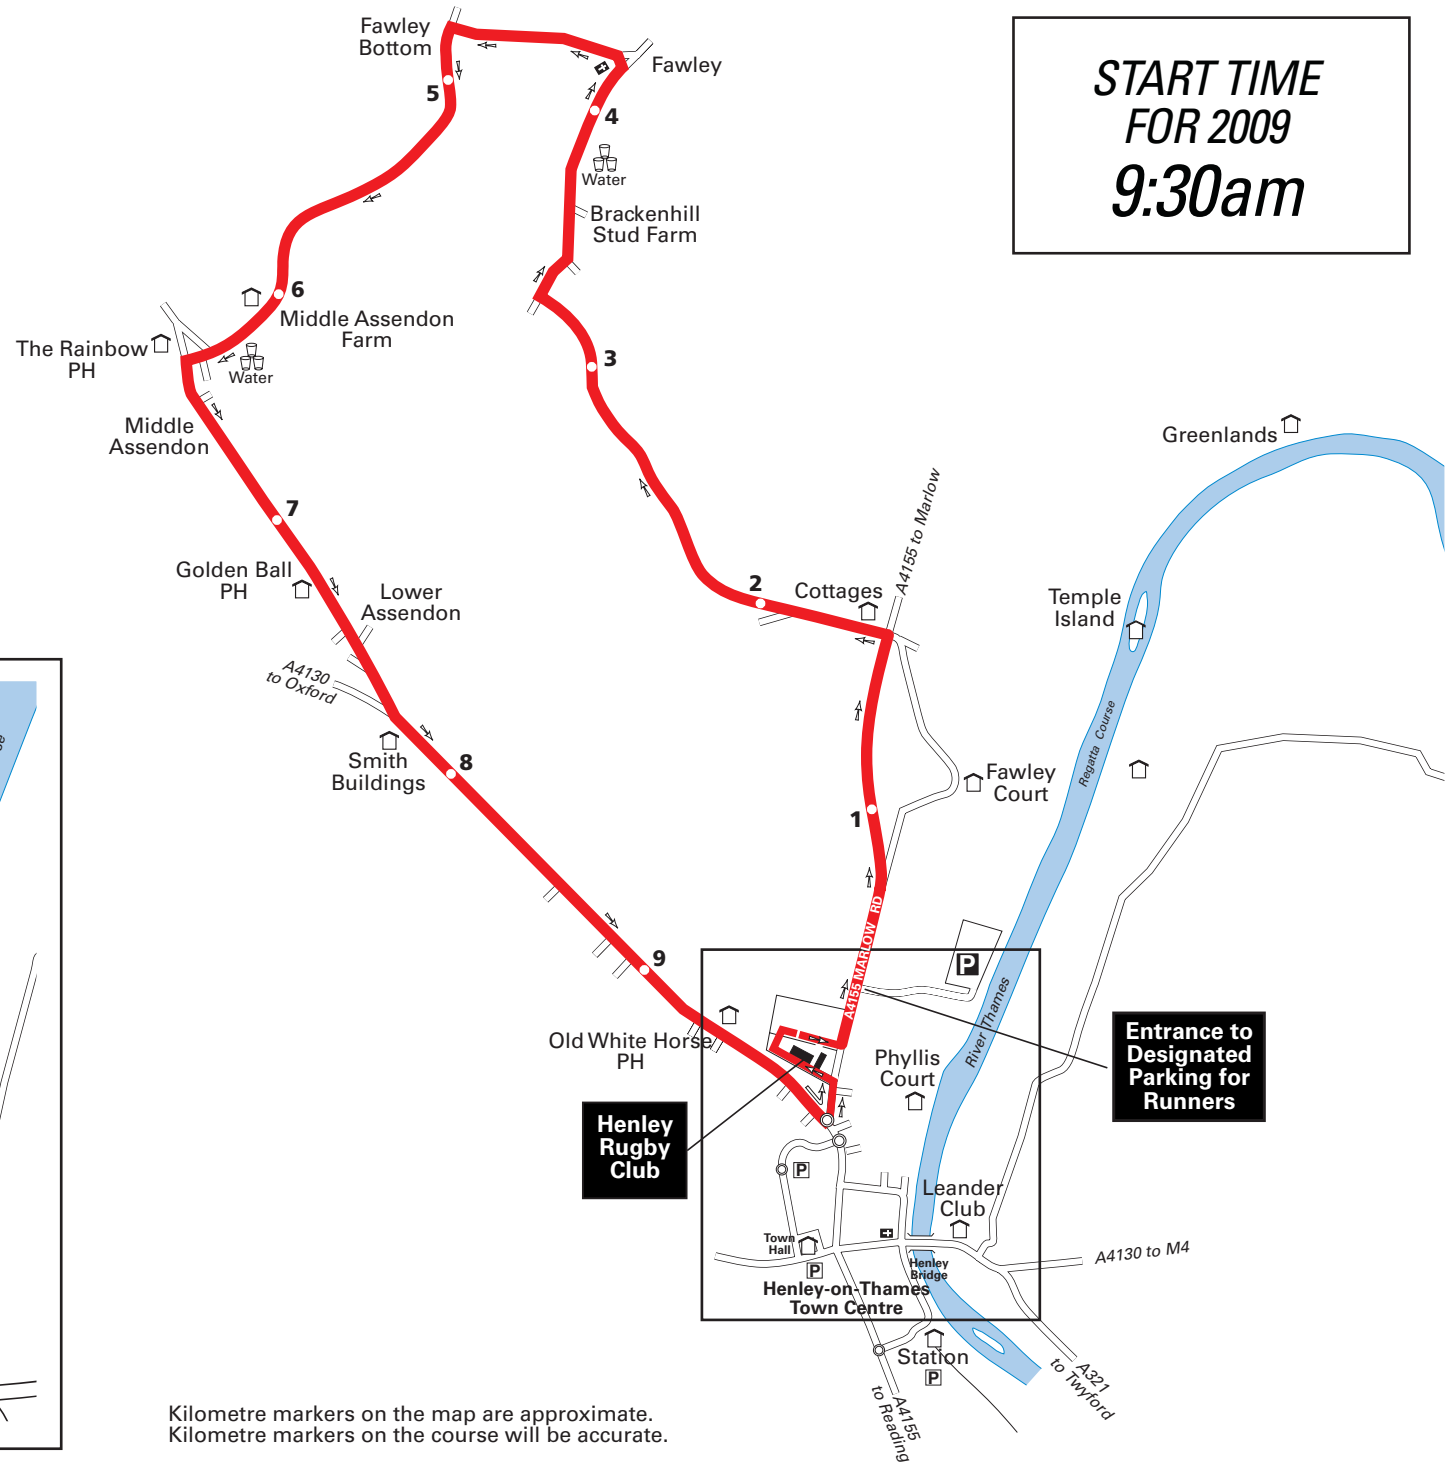

Henley 10k

Sunday 11th October 2009

Starts at 9:30am from
Henley Rugby Club

**START TIME
FOR 2009
9:30am**

Kilometre markers on the map are approximate.
Kilometre markers on the course will be accurate.