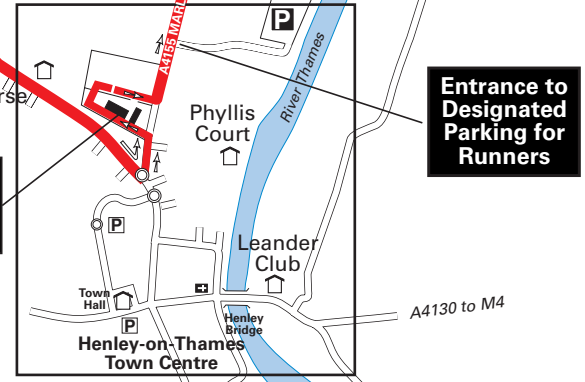

Henley 10k

Sunday 11th October 2009

Starts at 9:30am from
Henley Rugby Club

**START TIME
FOR 2009
9:30am**

Kilometre markers on the map are approximate.
Kilometre markers on the course will be accurate.