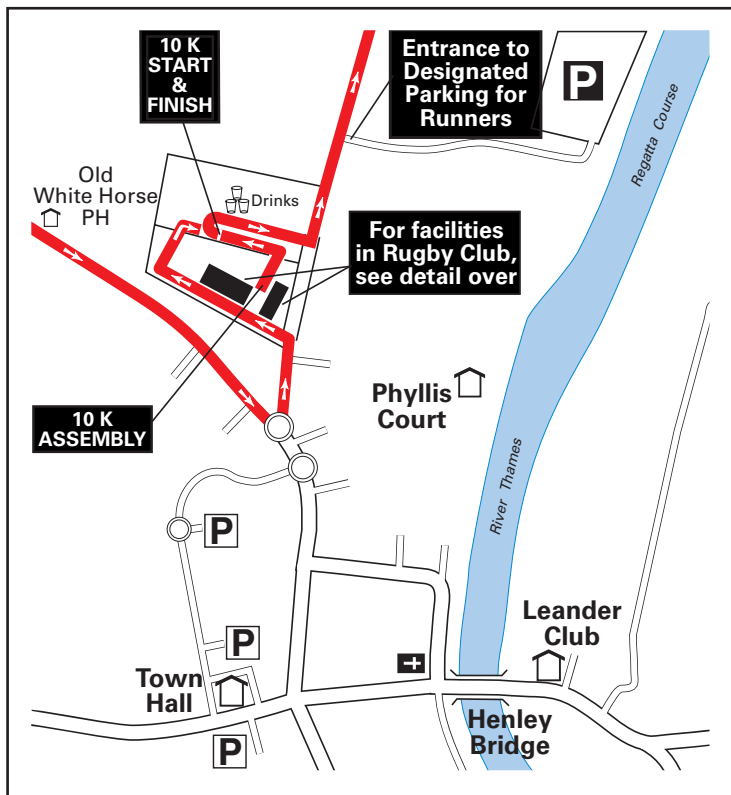

Henley 10k

Sunday 11th October 2009

Starts at 9:30am from
Henley Rugby Club

**START TIME
FOR 2009
9:30am**

Kilometre markers on the map are approximate.
Kilometre markers on the course will be accurate.